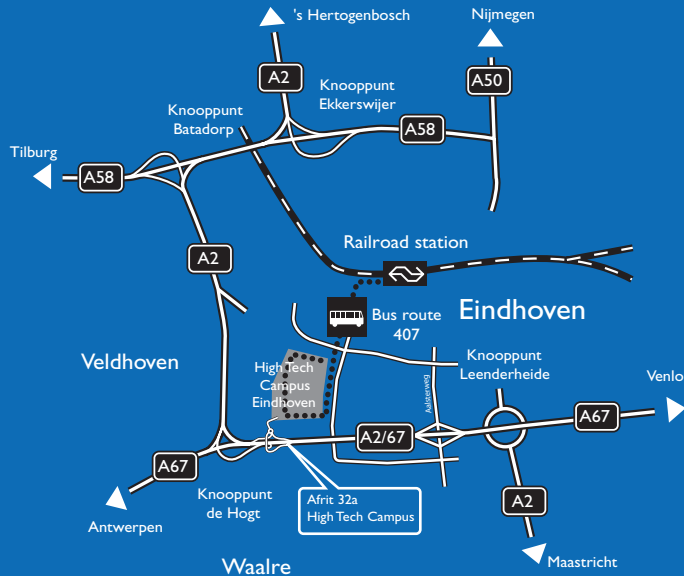

Emergencies
Call emergency number 44444

Fire
Try to extinguish

Evacuation
Use stairways

Leave the building
via shortest escape route

Accident
Local First Aid contact will assist
in small accidents

information point	building entrance
car route	campus logistics
footpath/ cycle path	chemical center
parking	The Lounge
bicycle shed	Conference Center
bus stop	Grand café
water	Bicycle repairshop
E-purse servicepoint/ cashpoint	restricted area